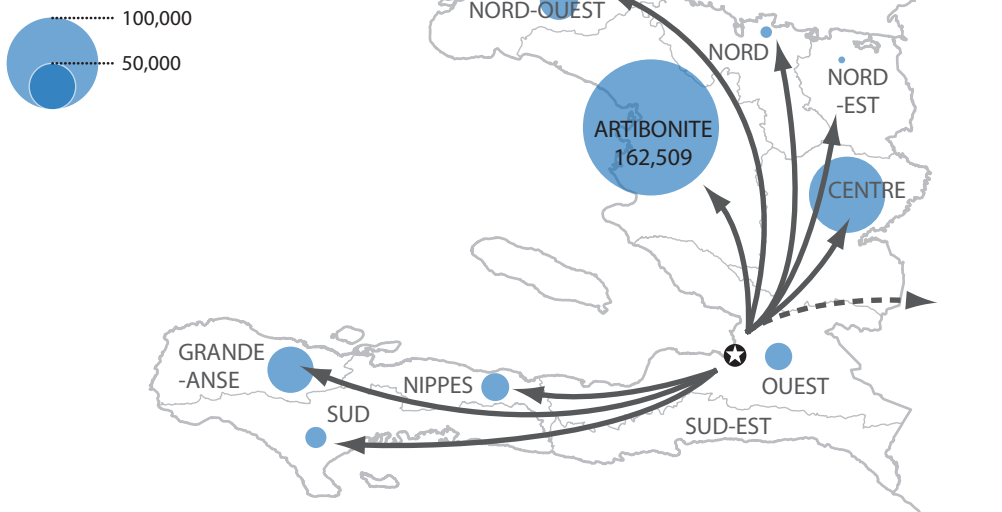

Affected communes: communes where death, missing, injured, people living in shelter, house damaged or destroyed reported by the Government.

Number of people who left Port-au-Prince (as of 6 Feb 2010)

Total: 467,701