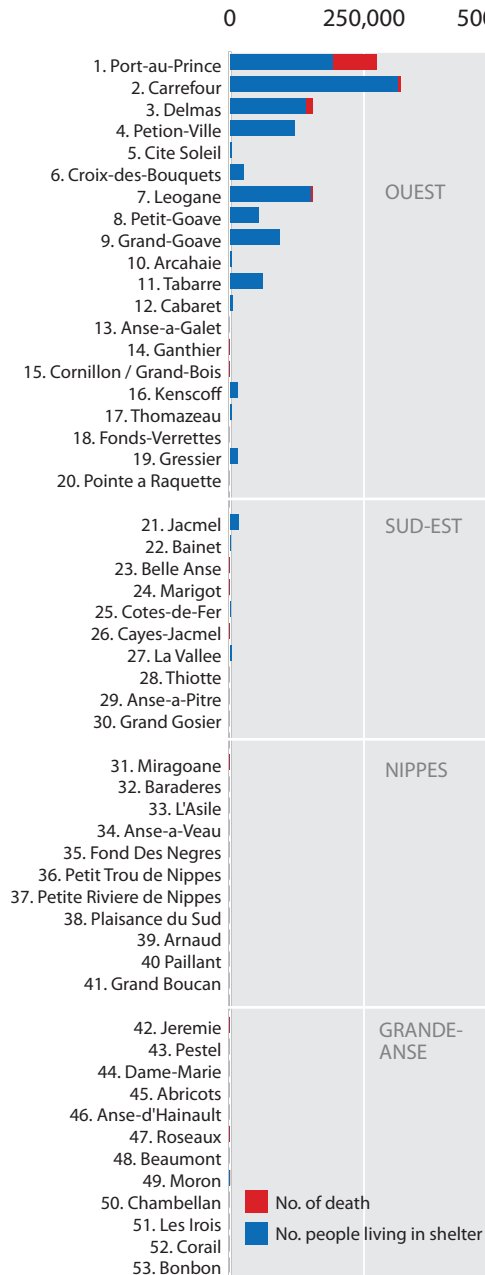

Affected communes: communes where death, missing, injured, people living in shelter, house damaged or destroyed reported by the Government.

Number of people who left Port-au-Prince (as of 6 Feb 2010)

Total: 467,701

Governmental Figures (as of 27 Jan 2010)

Source: SNGRS. Bilan des dégâts #9. 27 Jan 2010.

Pre-Earthquake 2010 Population Estimate